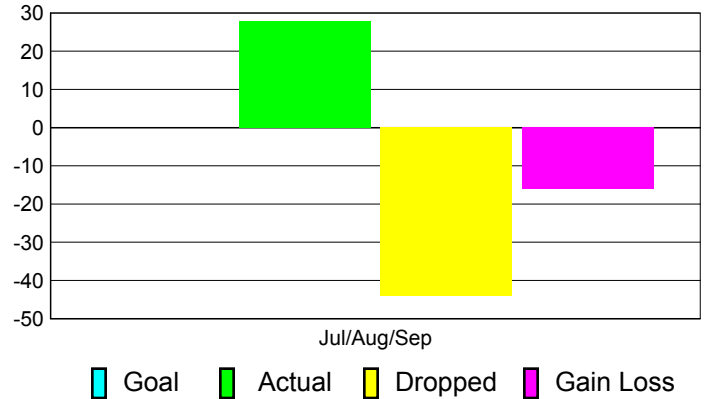

Membership Results 2011-2012

Goal, New, Dropped, Gain/Loss